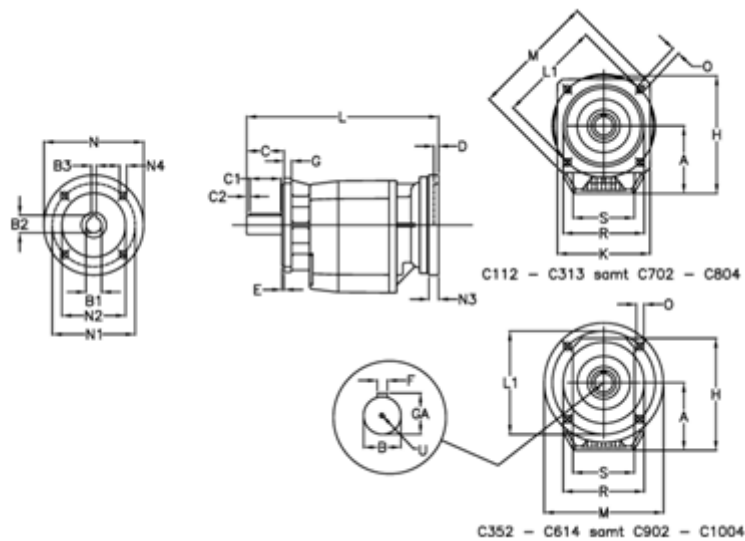

Data Sheet

Article number: 40600801202460
Description: Helical gearbox
C802F-12-P180B5

Measures

A = 247.0	D = 6.0	L1 = 350	R = 320
B = 80	E = 5	M = 400	S = 300
B1 = 48	F = 22	N = 350	U = M20x42
B2 = 51.8	G = 20	N1 = 300	
B3 = 14	GA = 85.0	N2 = 250	
C = 140	H = 422.0	N3 = 23	
C1 = 110	K = 350	N4 = 18	
C2 = 15	L = 635.0	O = 18.0	